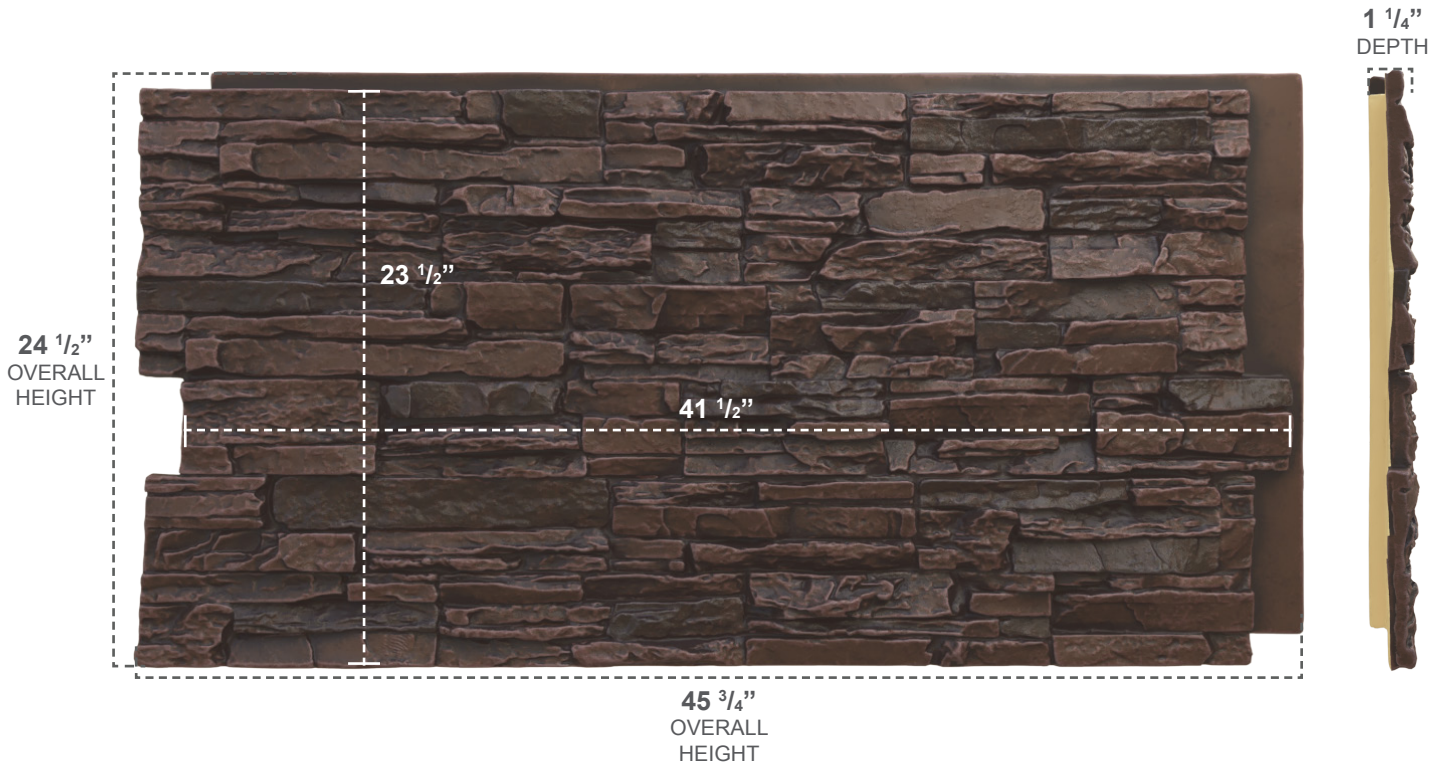

STONEWALL FAUX STONE PANELS

CANYON RIDGE

COLOR	WIDTH	HEIGHT	DEPTH
DARK TOBACCO	45 3/4"	24 1/2"	1 1/4"

OTHER FINISH OPTIONS

CANYON BROWN

SANDSTONE

SEDONA

SLATE GRAY

SMOKEY RIDGE

.....
OVER 20 MORE
OPTIONS TO
CHOOSE FROM